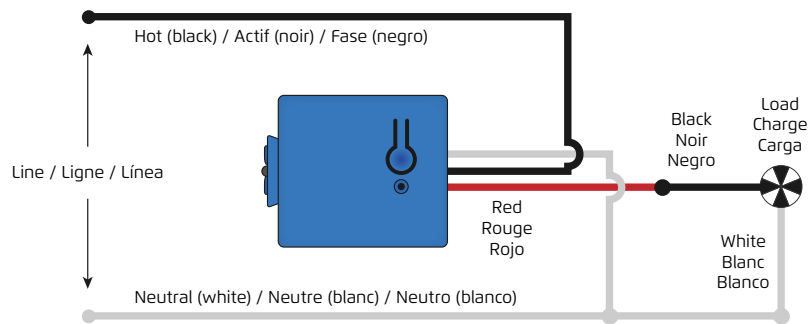

Installation:

Connect power and the load to the controller. Mount the controller in a junction box or switch box. Pair a Levven Controls switch to the controller to turn the load on and off.

Create a multi-way switch by pairing up to ten different switches to one GPC10 Controller. There is no limit to how many controllers a switch can be paired with.

For best wireless reception, release and extend the antenna wire out from the controller's plastic enclosure. For tight spaces, keep the antenna wire in its holder. See levven.com/support for further detail.

For loads greater than the above ratings, split the load among multiple controllers. Pair one switch to all the controllers in the group to turn them on and off together.

Physical dimensions:

Length	1.8" (46mm)
Width	1.5" (38mm)
Depth	1.1" (29mm)

Certifications for GPC10 Controller:
Certified to CSA Std. C22.2 #14
Conforms to UL 244A & 508
FCC ID: 2ADH9-G2CF
IC ID: 12453A-G2CF
C/US ETL Listed 4010961

Wiring:

A product by [levven](http://levven.com)