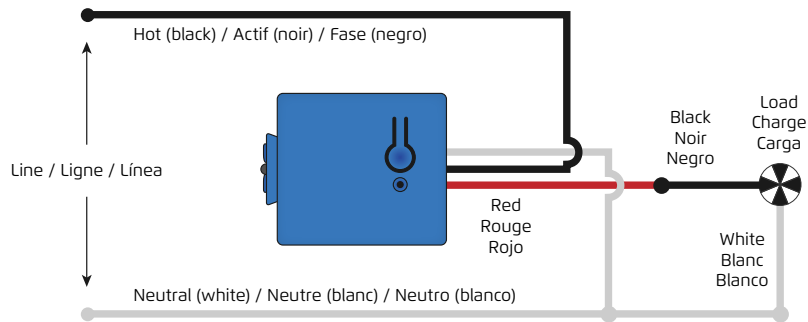

Installation:

Connect power and the load to the controller. Mount the controller in a junction box or switch box. Pair a Levven Controls switch to the controller to turn the load on and off.

Create a multi-way switch by pairing up to ten different switches to one GPC10 Controller. There is no limit to how many controllers a switch can be paired with.

For loads greater than the above ratings, split the load among multiple controllers. Pair one switch to all the controllers in the group to turn them on and off together.

Physical dimensions:

Length	1.8" (46mm)
Width	1.5" (38mm)
Depth	1.1" (29mm)

Certifications for GPC10 Controller:
Certified to CSA Std. C22.2 #14
Conforms to UL 244A & 508
FCC ID: 2ADH9-G2CF
IC ID: 12453A-G2CF
C/US ETL Listed 4010961

Wiring:

A product by [levven](http://levven.com)