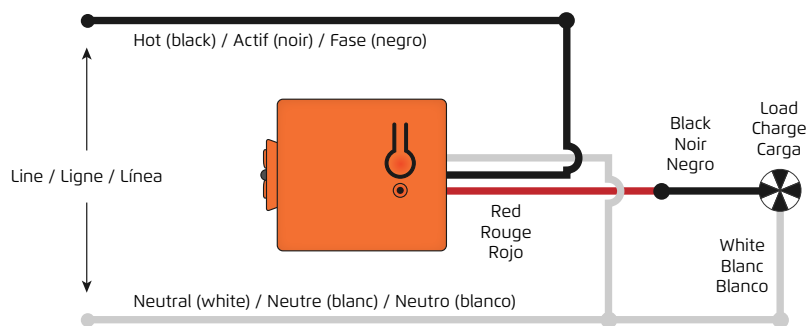

Wiring:

A product by [levven](http://levven.com)

Levven Electronics Ltd
9741 - 54 Ave
Edmonton, Alberta T6E 5J4
Canada

Proudly manufactured in
Telephone (780) 391-3000
<http://levven.com>