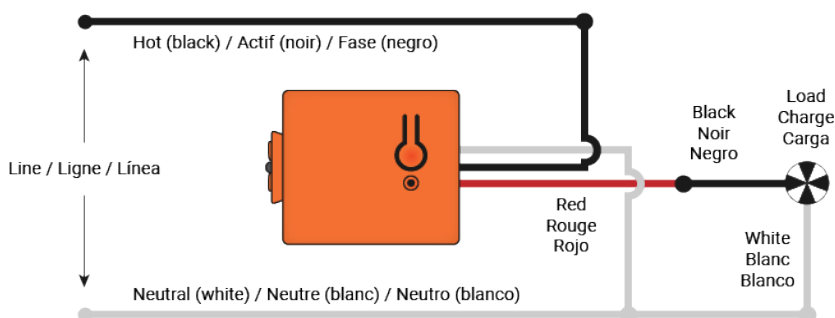

Wiring:

A product by Levven

Levven Electronics Ltd
9741 - 54 Ave
Edmonton, Alberta T6E 5J4
Canada

Proudly manufactured in
Telephone (780) 391-3000
<http://levven.com>